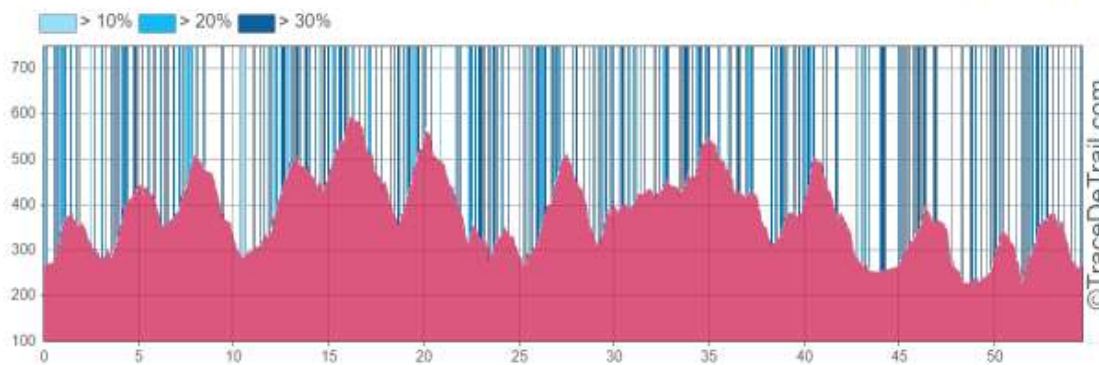

TRACCIATO

TRACE
DE
trail

Valdambra Trail 2021 - 55 km

54.6 km  2710 m  2710 m

Get this track on your mobile with the app TrailConnect. To read more : <http://trailconnect.run>

<https://tracedstrail.com>

©TraceDeTrail.com

ALTIMETRIA