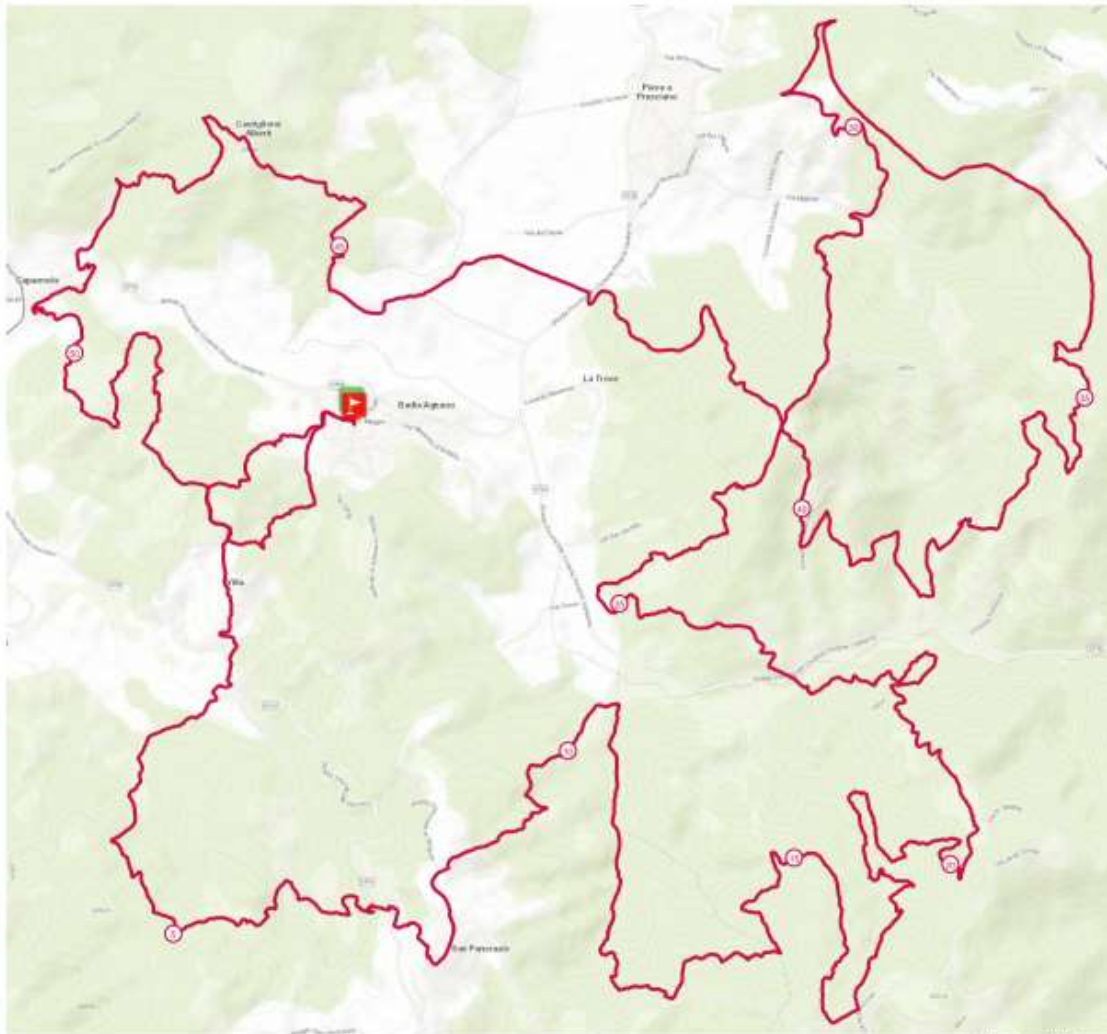

TRACCIATO

TRACE
DE
trail

Valdambra Trail 2021 - 55 km

54.6 km  2710 m  2710 m

Get this track on your mobile with the app TrailConnect. To read more : <http://trailconnect.run>

<https://tracedstrail.com>

©TraceDeTrail.com

ALTIMETRIA