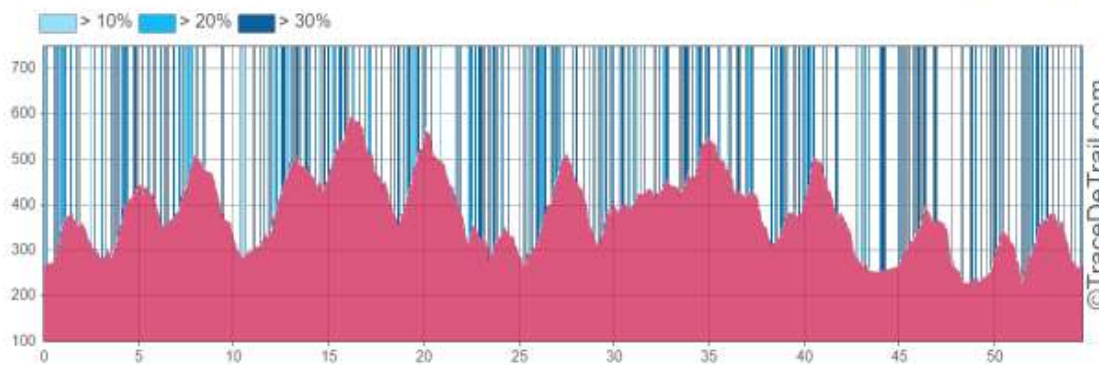

# TRACCIATO

TRACE  
DE  
trail

Valdambra Trail 2021 - 55 km

54.6 km  2710 m  2710 m

Get this track on your mobile with the app TrailConnect. To read more : <http://trailconnect.run>

<https://tracedstrail.com>

# ALTIMETRIA