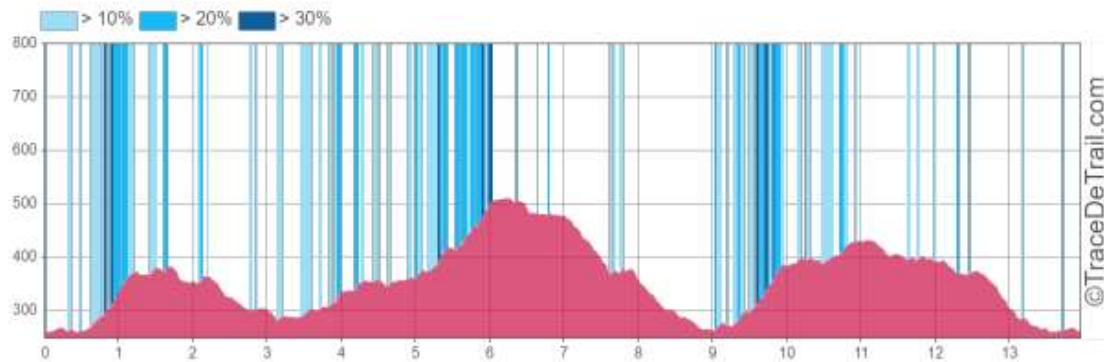

TRACCIATO

TRACE
DE
trail

Valdambra Trail 2021 - 14 km

13.9 km ▲ 660 m ▼ 660 m

Get this track on your mobile with the app TrailConnect. To read more : <http://trailconnect.run>

<https://tracedetrail.com>

ALTIMETRIA